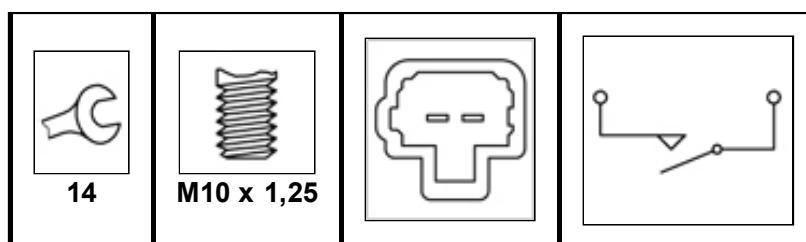

← Indietro

7.1302

INTERRUTTORI DELLO STOP

(Legenda)

3

Adatt./Suitable:

HYUNDAI

93840-3Z000

EPS

1.810.302

KW

510 302

Engine

Year

HYUNDAI

i30 II 1.4	G4FA	12/11 →
i30 II 1.4 CRDi	D4FC	12/11 →
i30 II 1.6	G4FC	01/12 →
i30 II 1.6 CRDi	D4FB	12/11 →
i30 II 1.6 GDI	G4FD	12/11 →
i30 II 1.6 GDI	G4FG	12/11 →
i30 II Coupé 1.4	G4FA	05/13 →
i30 II Coupé 1.4 CRDi	D4FC	05/13 →
i30 II Coupé 1.6 CRDi	D4FB	05/13 →
i30 II Coupé 1.6 GDI	G4FD	05/13 →
i30 II CW 1.4	G4FA	06/12 →
i30 II CW 1.4 CRDi	D4FC	06/12 →
i30 II CW 1.6	G4FG	06/12 →
i30 II CW 1.6 CRDi	D4FB	06/12 →
i30 II CW 1.6 CRDi	D4FB-5P	06/12 →
i30 II CW 1.6 GDI	G4FD	06/12 →
i40 1.6 GDI	G4FD	03/12 →
i40 1.7 CRDi	D4FD	03/12 →
i40 2.0 GDI	G4NC	03/12 →
i40 CW 1.6 GDI	G4FD	07/11 →
i40 CW 1.7 CRDi	D4FD	07/11 →