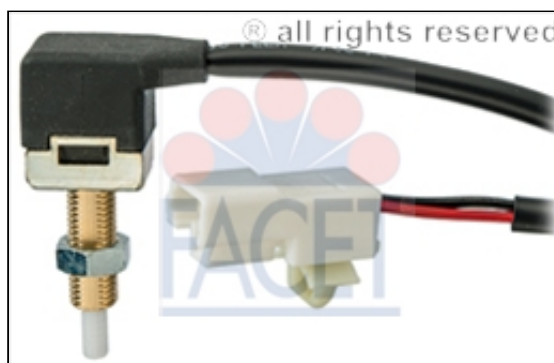

← Indietro

7.1302**INTERRUTTORI DELLO STOP**

(Legenda)

3

**Adatt./Suitable:****HYUNDAI**

93840-3Z000

EPS

1.810.302

KW

510 302

Engine

Year

HYUNDAI

i30 II 1.4	G4FA	12/11 →
i30 II 1.4 CRDi	D4FC	12/11 →
i30 II 1.6	G4FC	01/12 →
i30 II 1.6 CRDi	D4FB	12/11 →
i30 II 1.6 GDI	G4FD	12/11 →
i30 II 1.6 GDI	G4FG	12/11 →
i30 II Coupé 1.4	G4FA	05/13 →
i30 II Coupé 1.4 CRDi	D4FC	05/13 →
i30 II Coupé 1.6 CRDi	D4FB	05/13 →
i30 II Coupé 1.6 GDI	G4FD	05/13 →
i30 II CW 1.4	G4FA	06/12 →
i30 II CW 1.4 CRDi	D4FC	06/12 →
i30 II CW 1.6	G4FG	06/12 →
i30 II CW 1.6 CRDi	D4FB	06/12 →
i30 II CW 1.6 CRDi	D4FB-5P	06/12 →
i30 II CW 1.6 GDI	G4FD	06/12 →
i40 1.6 GDI	G4FD	03/12 →
i40 1.7 CRDi	D4FD	03/12 →
i40 2.0 GDI	G4NC	03/12 →
i40 CW 1.6 GDI	G4FD	07/11 →
i40 CW 1.7 CRDi	D4FD	07/11 →