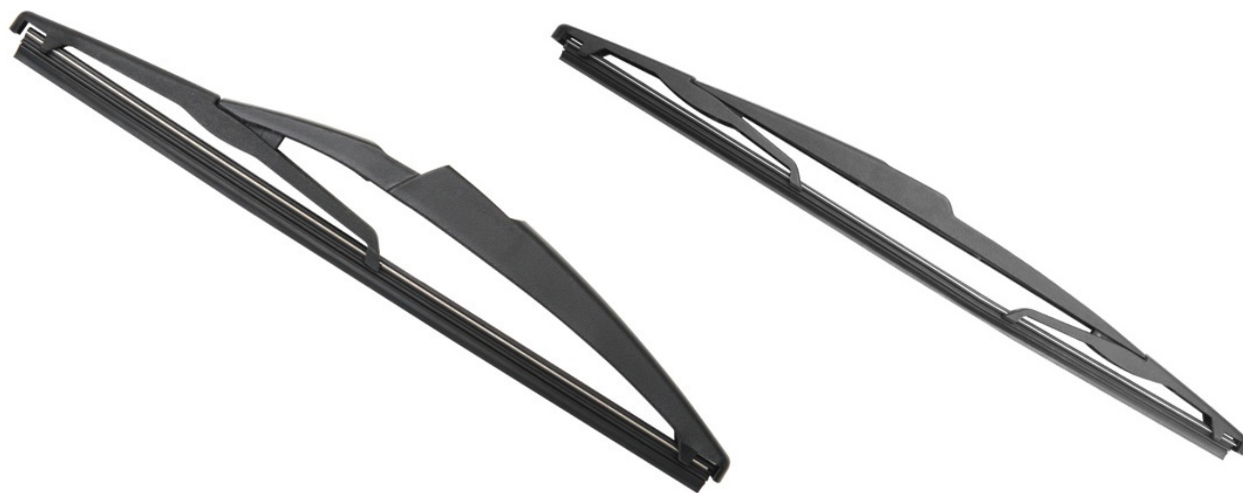

CODICE	MODELLO	ANNO	LUNGHEZZA SPAZZOLE mm
PL26-09	MERCEDES CLASSE C (W204)	2007 →	290
PL27-01	MG ROVER 75 TOURER	2001-2005	350
PL28-01	JAGUAR X-TYPE WAGON	2003 →	350
PL29-04	AUDI A4 AVANT	2008 →	402
PL30-05	MINI ONE	2004-2006	290