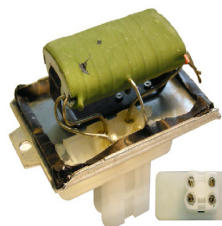

F9056

4 PIN 0.68+2,4 OHM VEICOLO CON
ARIA CONDIZ.AUDI:80 VW:GOLF
II/JETTA/PASSAT

OE: 191959263;191959263C;GA15267;