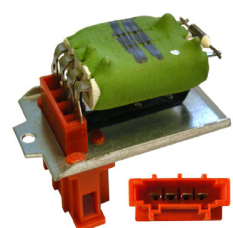

F9057

4 PIN CON ARIA CONDIZ.BASETTA
ROSSA ASUDI:A4 SKODA:SUPERB
VW:PASSAT

OE: 800959263;8D0959263;GA15284;