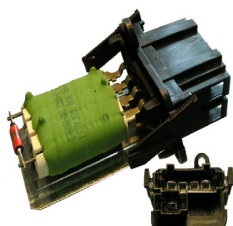

F9055

5 PIN 0,40+0,86+1.7 OHM BASETTA
NERA VW:POLO/VENTO/GOLF
III/GOLF IV/CADDY

OE: 1H0959263;3131090055;GA15128;