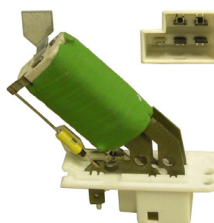

F9062

4 PIN VEICOLI CON ARIA
CONDIZIONATA BASETTA BIANCA
OPEL:ASTRA/CALIBRA

OE:
1845789;1845790;1845791;4758272;90383817;
90450998;90510089;9XX009122011;GA15711;