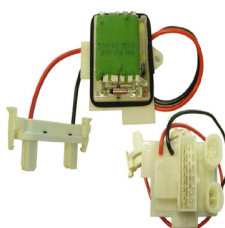

F9050

RESISTORE VEICOLI SENZA ARIA
CONDIZ. R1:5.4-R2:2.1-R3:0.79
RENAULT:CLIO II

OE: 7701051433;GA15683;