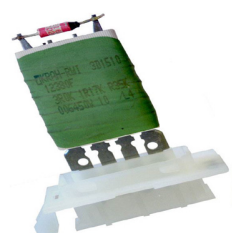

F9033

4 PIN VEICOLI CON O SENZA ARIA
CONDIZ. Basetta Bianca OPEL
CORSA

OE: 1845781;90535076;GA15271;