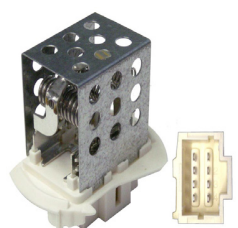

F9047

RESISTORE 8 PIN VEIVOLI CON O
SENZA ARIACONDIZ.NISSAN:INTERSTAR
RENAULT:MASCOTT

OE:
27100-00QAB;4415550;665108;7701057557;93
1181462;GA15526;