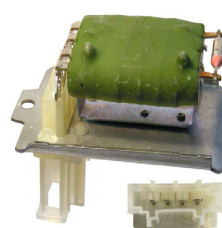

F9058

4 PIN 0.26 OHM VEICOLI CON ARIA
CONDIZ. BASETTA NERA
VW:CADDY/GOLF III/POLO/VENT

OE: 701959263A;GA15283;