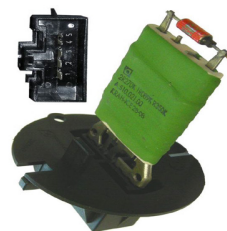

F9016

5 PIN,4VEL. R1:2,27-R2:1,089-R3:0,35 Basetta Nera PEUGEOT:307

OE: 6450JP;9636618080;A51002100;GA15687;