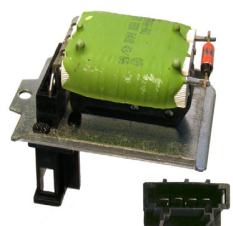

F9059

4 PIN 1.7 OHM VEICOLI SENZA ARIA
CONDIZVW:TRANSPORTER/SHARAN

OE: 701959263;GA15129;