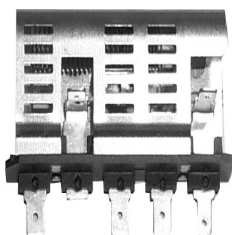

A detailed close-up photograph of an engine's timing belt system. The image shows several metallic pulleys of various sizes, some with grooves for the timing belt. The pulleys are mounted on a cast metal engine block. A timing belt, made of a dark material with a ribbed surface, is visible, looping around the pulleys. The lighting is bright, highlighting the metallic textures and the intricate details of the engine components. In the top right corner, there is a blue triangular graphic element containing the FIRE Automotive logo. In the bottom right corner, there is an orange triangular graphic element containing a list of product categories.

F9037

IMPIANTI VALEO 4 FASTON
RENAULT:21

OE: 7701349808;GA15563;

F9038

RESISTORE 4 FASTON R1=1.2 R2=0.4
OHM RENAULT:EXPRESS

OE: 7701034490;7701034935;GA15564;

F9039

RESISTORE 6 FASTON
RENAULT:EXPRESS/5 SUPER/9/11