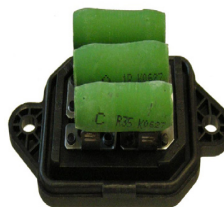

A detailed close-up photograph of an engine's timing belt system. The image shows several metallic pulleys of various sizes, some with grooves for the timing belt. The pulleys are mounted on a cast metal engine block. A timing belt, made of a dark material with a ribbed surface, is visible, looping around the pulleys. The lighting is bright, highlighting the metallic textures and the intricate details of the engine components. In the top right corner, there is a blue triangular graphic element containing the FIRE Automotive logo. In the bottom right corner, there is an orange triangular graphic element containing a list of product categories.

FIRE[®]
Automotive

**RESISTORI - CENTRALINE
INTERRUTTORI ALZACRISTALLI
BLOCCHETTI ACCENSIONE**

RESISTORI - CENTRALINE

F9001

4 FASTON R1=0.35 OHM R2=1 R3=2.5
BASETANERA MARCA:FIAT/LANCIA

OE: 040527055;040527190;7789031;